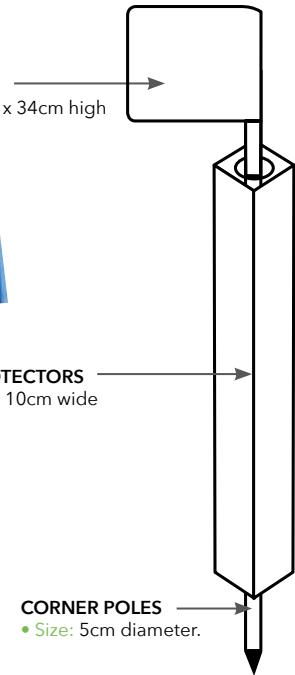

MOON FLAGS

- Size: 34.5cm wide x 34cm high

CORNER POLE PROTECTORS

- Size: 123cm high x 10cm wide

CORNER POLES

- Size: 5cm diameter.

Standard corner pole - 89112203

BOOTS