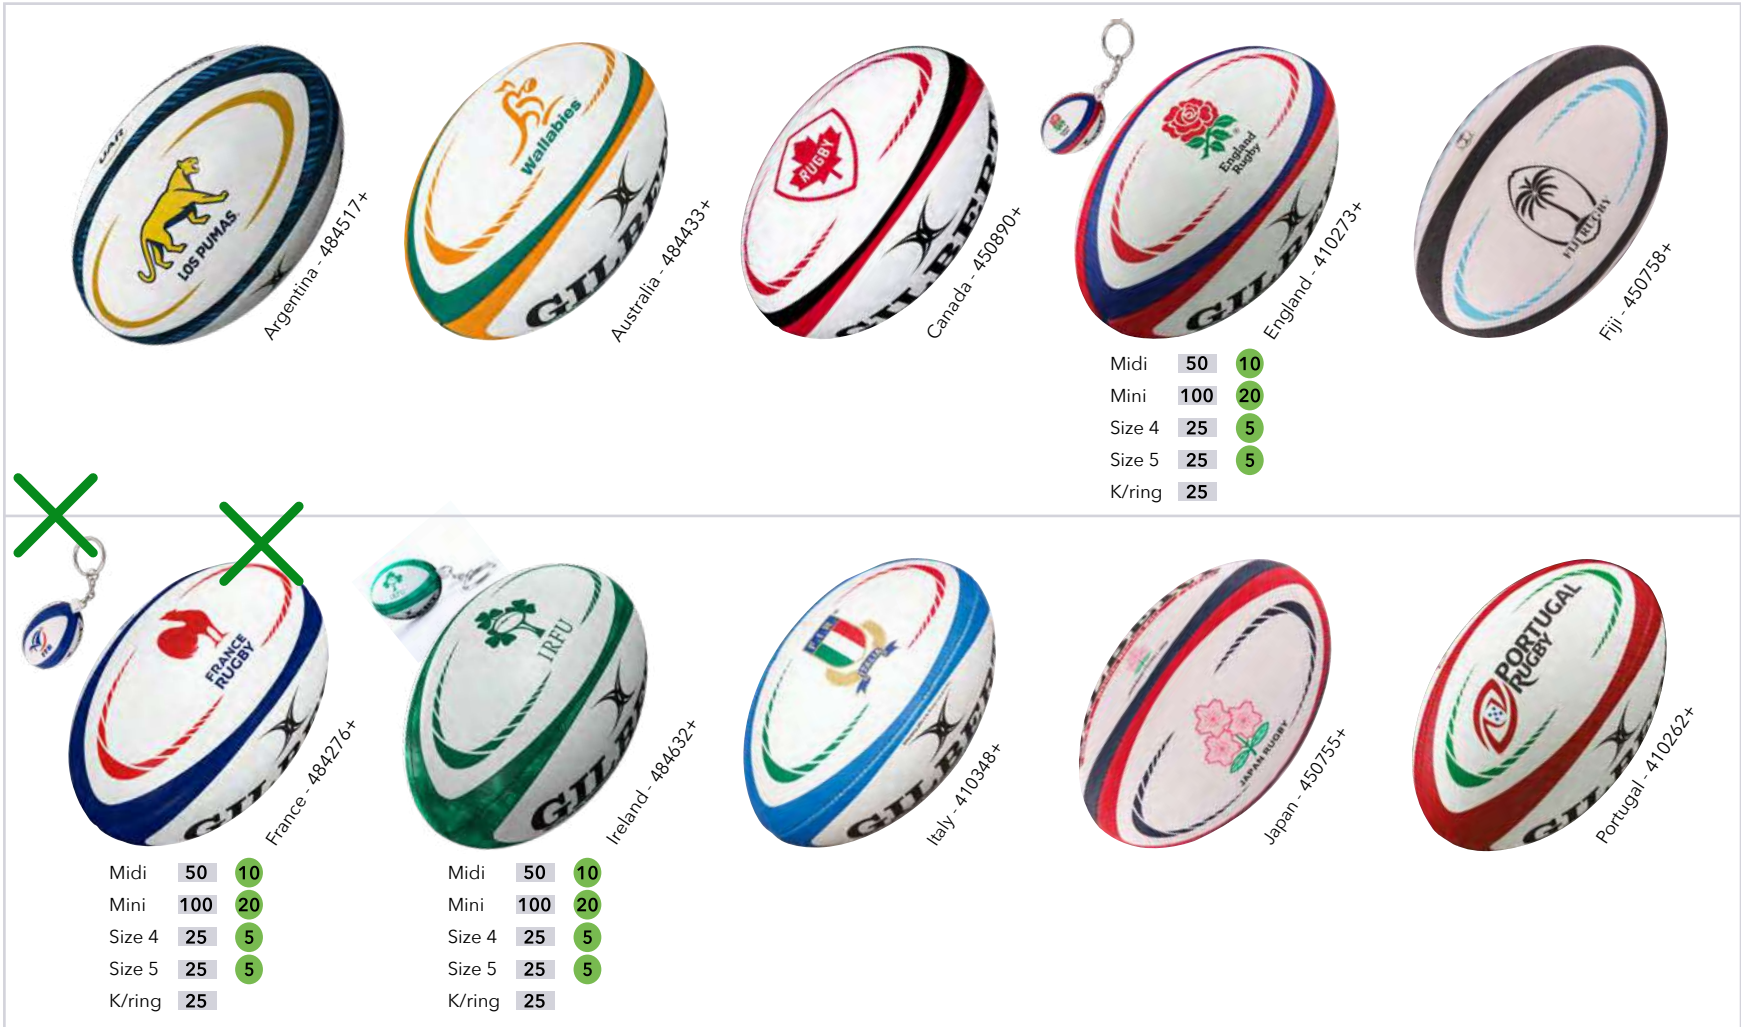

Midi	50	10
Mini	100	20
Size 4	25	5
Size 5	25	5
K/ring	25	

Midi	50	10
Mini	100	20
Size 4	25	5
Size 5	25	5
K/ring	25	

Midi	50	10
Mini	100	20
Size 4	25	5
Size 5	25	5
K/ring	25	

INTERNATIONAL REPLICA BALLS

Taille 5 - PVC 40€ Taille 4 - PVC 40€ Midi - PVC 20€ Mini - PVC 16€ Porte-Cles - PVC 112€

- 3 Ply backing material for good shape retention*.
- Grippy rubber compound surface.
- Synthetic latex bladder for excellent air retention.
- Hand stitched.
- Standard grip.

Model	Size 5	Size 4	Midi	Mini	Promo	Keyring
Argentina	48451705		48451702	48451701		
Australia	48443305			48443301		
Canada	45089005			45089001		
England	41027305	41027304	41027302	41027301	41141206	48446012-25
Fiji	45075805					

Model	Size 5	Size 4	Midi	Mini	Promo	Keyring
France	48427605		48427602	48427601		48446612-25
Ireland	48463205	48463204	48463202	48463201		48463212-25
Italy	41034805		41034802	41034801		
Japan	45075505					
Portugal	41026205					

*Size 5 has 3 ply backing material, all other sizes have 2 ply.