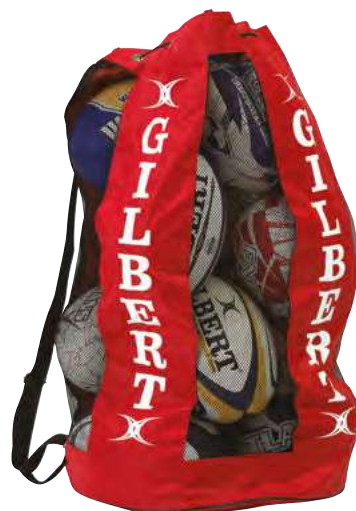

- Ideal for Club use.
- Double panel construction.
- Holds 12 balls.

• **Colour** Royal, Red or Black.

BOOTS

BODY ARMOUR

HEADGUARDS

MOUTHGUARDS

MATCH & TRAINING BALLS

REPLICA & SUPPORTER BALLS