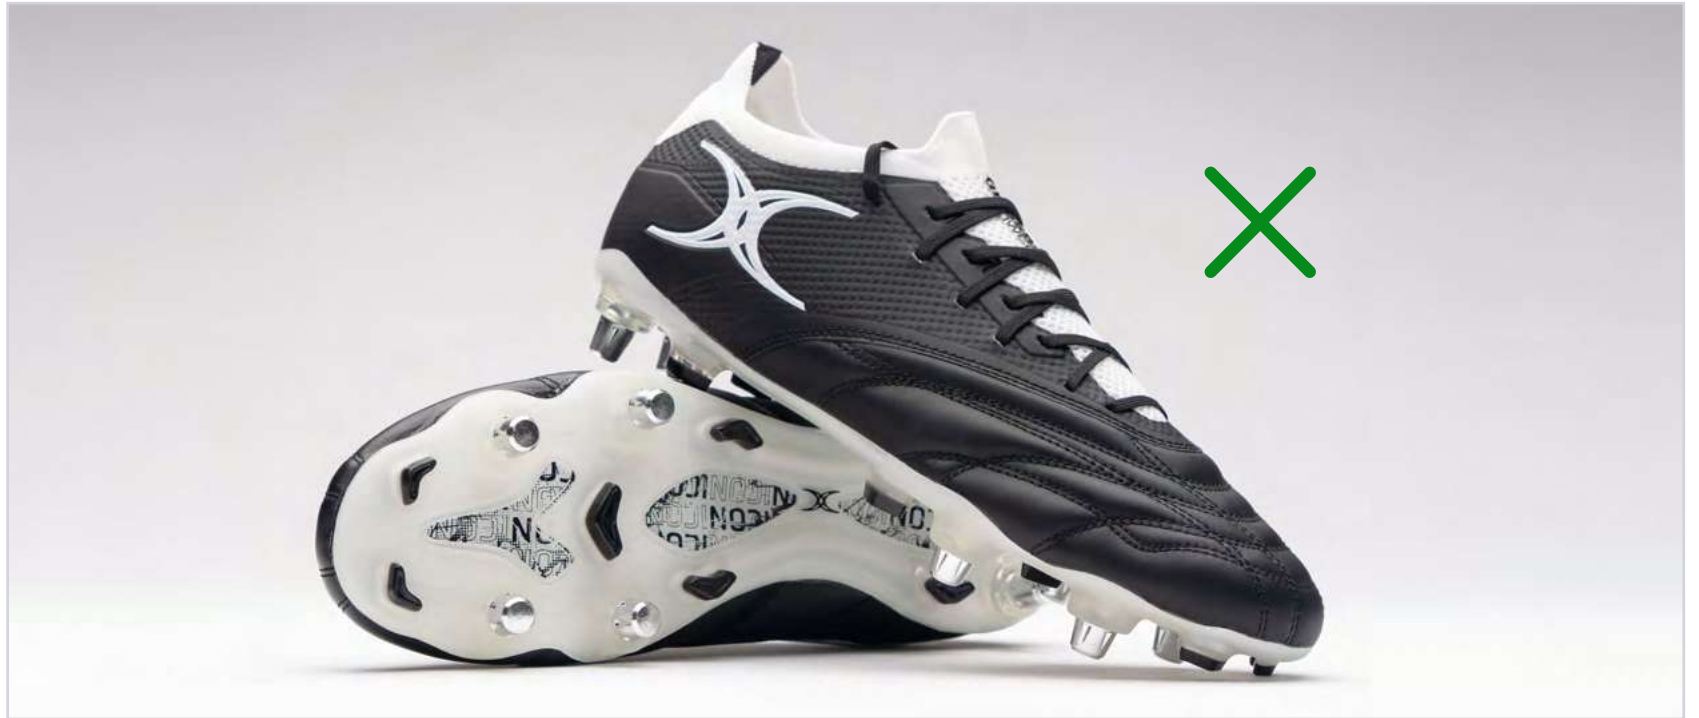

- BOOTS

BODY ARMOUR

HEADGUARDS

MOUTHGUARDS

MATCH & TRAINING BALLS

REPLICA & SUPPORTER BALLS

MENS CLOTHING

WOMENS CLOTHING

LUGGAGE

CONTACT EQUIPMENT

ACCESSORIES

PITCH KITS

SIZE CHARTS

ICON PLAYERS 2.0 6S

White / Black 873932+
Black / White 873933+

PVC 150€ TTC

Engineered for serious performance, the Icon Players boot should be the definitive choice for elite rugby athletes. Crafted from premium-grade leather for a superior fit and unmatched feel, this boot delivers the durability and responsiveness needed at the highest level of play.

- **Premium Leather Upper** - Crafted from high-grade natural leather for a superior fit, optimal comfort, and long-lasting durability. Molds to the foot over time for a locked-in, responsive feel.
- **Elite-Level Stability** - A supportive heel counter and midfoot structure offer exceptional stability during lateral movements and high-impact collisions.
- **Professional Anatomical Fit** - Anatomically shaped for a performance-driven silhouette, reducing foot movement inside the boot to ensure precision and control.
- **Durability Meets Comfort** - Internal padding in high-impact zones enhances comfort without compromising responsiveness.
- **Performance sock lining** - Designed to enhance comfort and support inside the boot, the performance sock lining offers a cushioned, anatomical fit.

SP-PRO SG Outsole - Lightweight Power base with 6 replaceable studs and built in TPU traction
6 Stud Configuration - Strategically placed for explosive traction in scrums, rucks, and mauls. The multi level plate ensures maximum grip and drive on soft and wet ground.

- **Boot class:** Elite
- **Colour:** White / Black and Black / White
- **Sizes:** 4-13