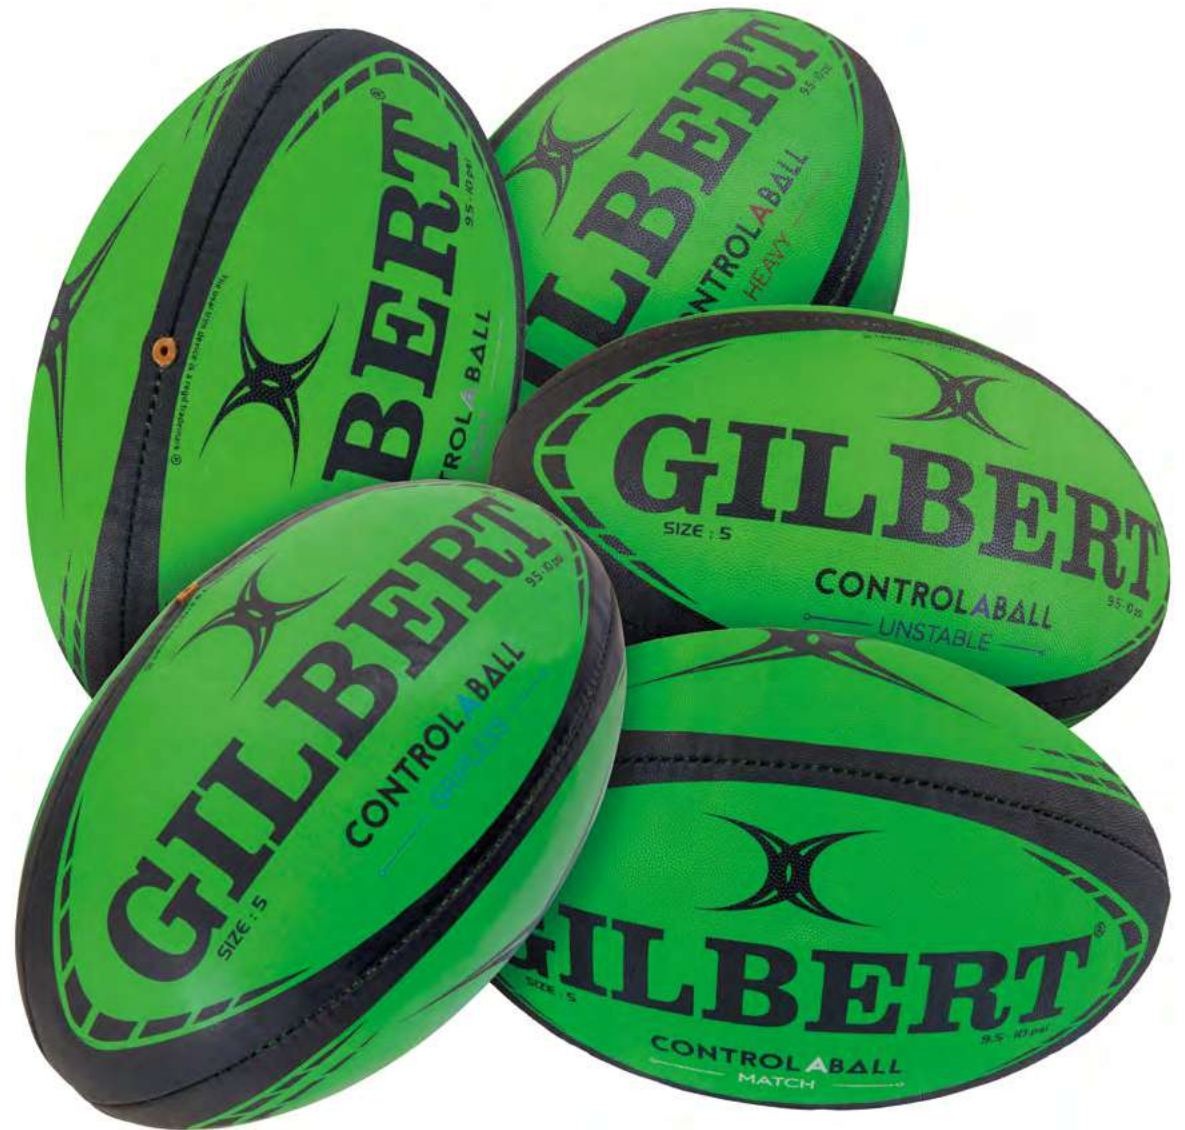

WOMENS CLOTHING

LUGGAGE

CONTACT EQUIPMENT

ACCESSORIES

PITCH KITS

SIZE CHARTS

CONTROLABALLS

| | |
|-------------------------|----------|
| Mixed set of 5 Size 4 - | 45082804 |
| Mixed set of 5 Size 5 - | 45082805 |
| Smooth Ball Size 5 - | 48432805 |
| Smooth Ball Size 4 - | 48462004 |
| Match Ball Size 5 - | 48432905 |
| Match Ball Size 4 - | 48462104 |
| Heavy Ball Size 5 - | 48433005 |
| Heavy Ball Size 4 - | 48462204 |
| Unstable Ball Size 5 - | 48433105 |
| Unstable Ball Size 4 - | 48462304 |
| Light Ball Size 5 - | 48433205 |
| Light Ball Size 4 - | 48462404 |