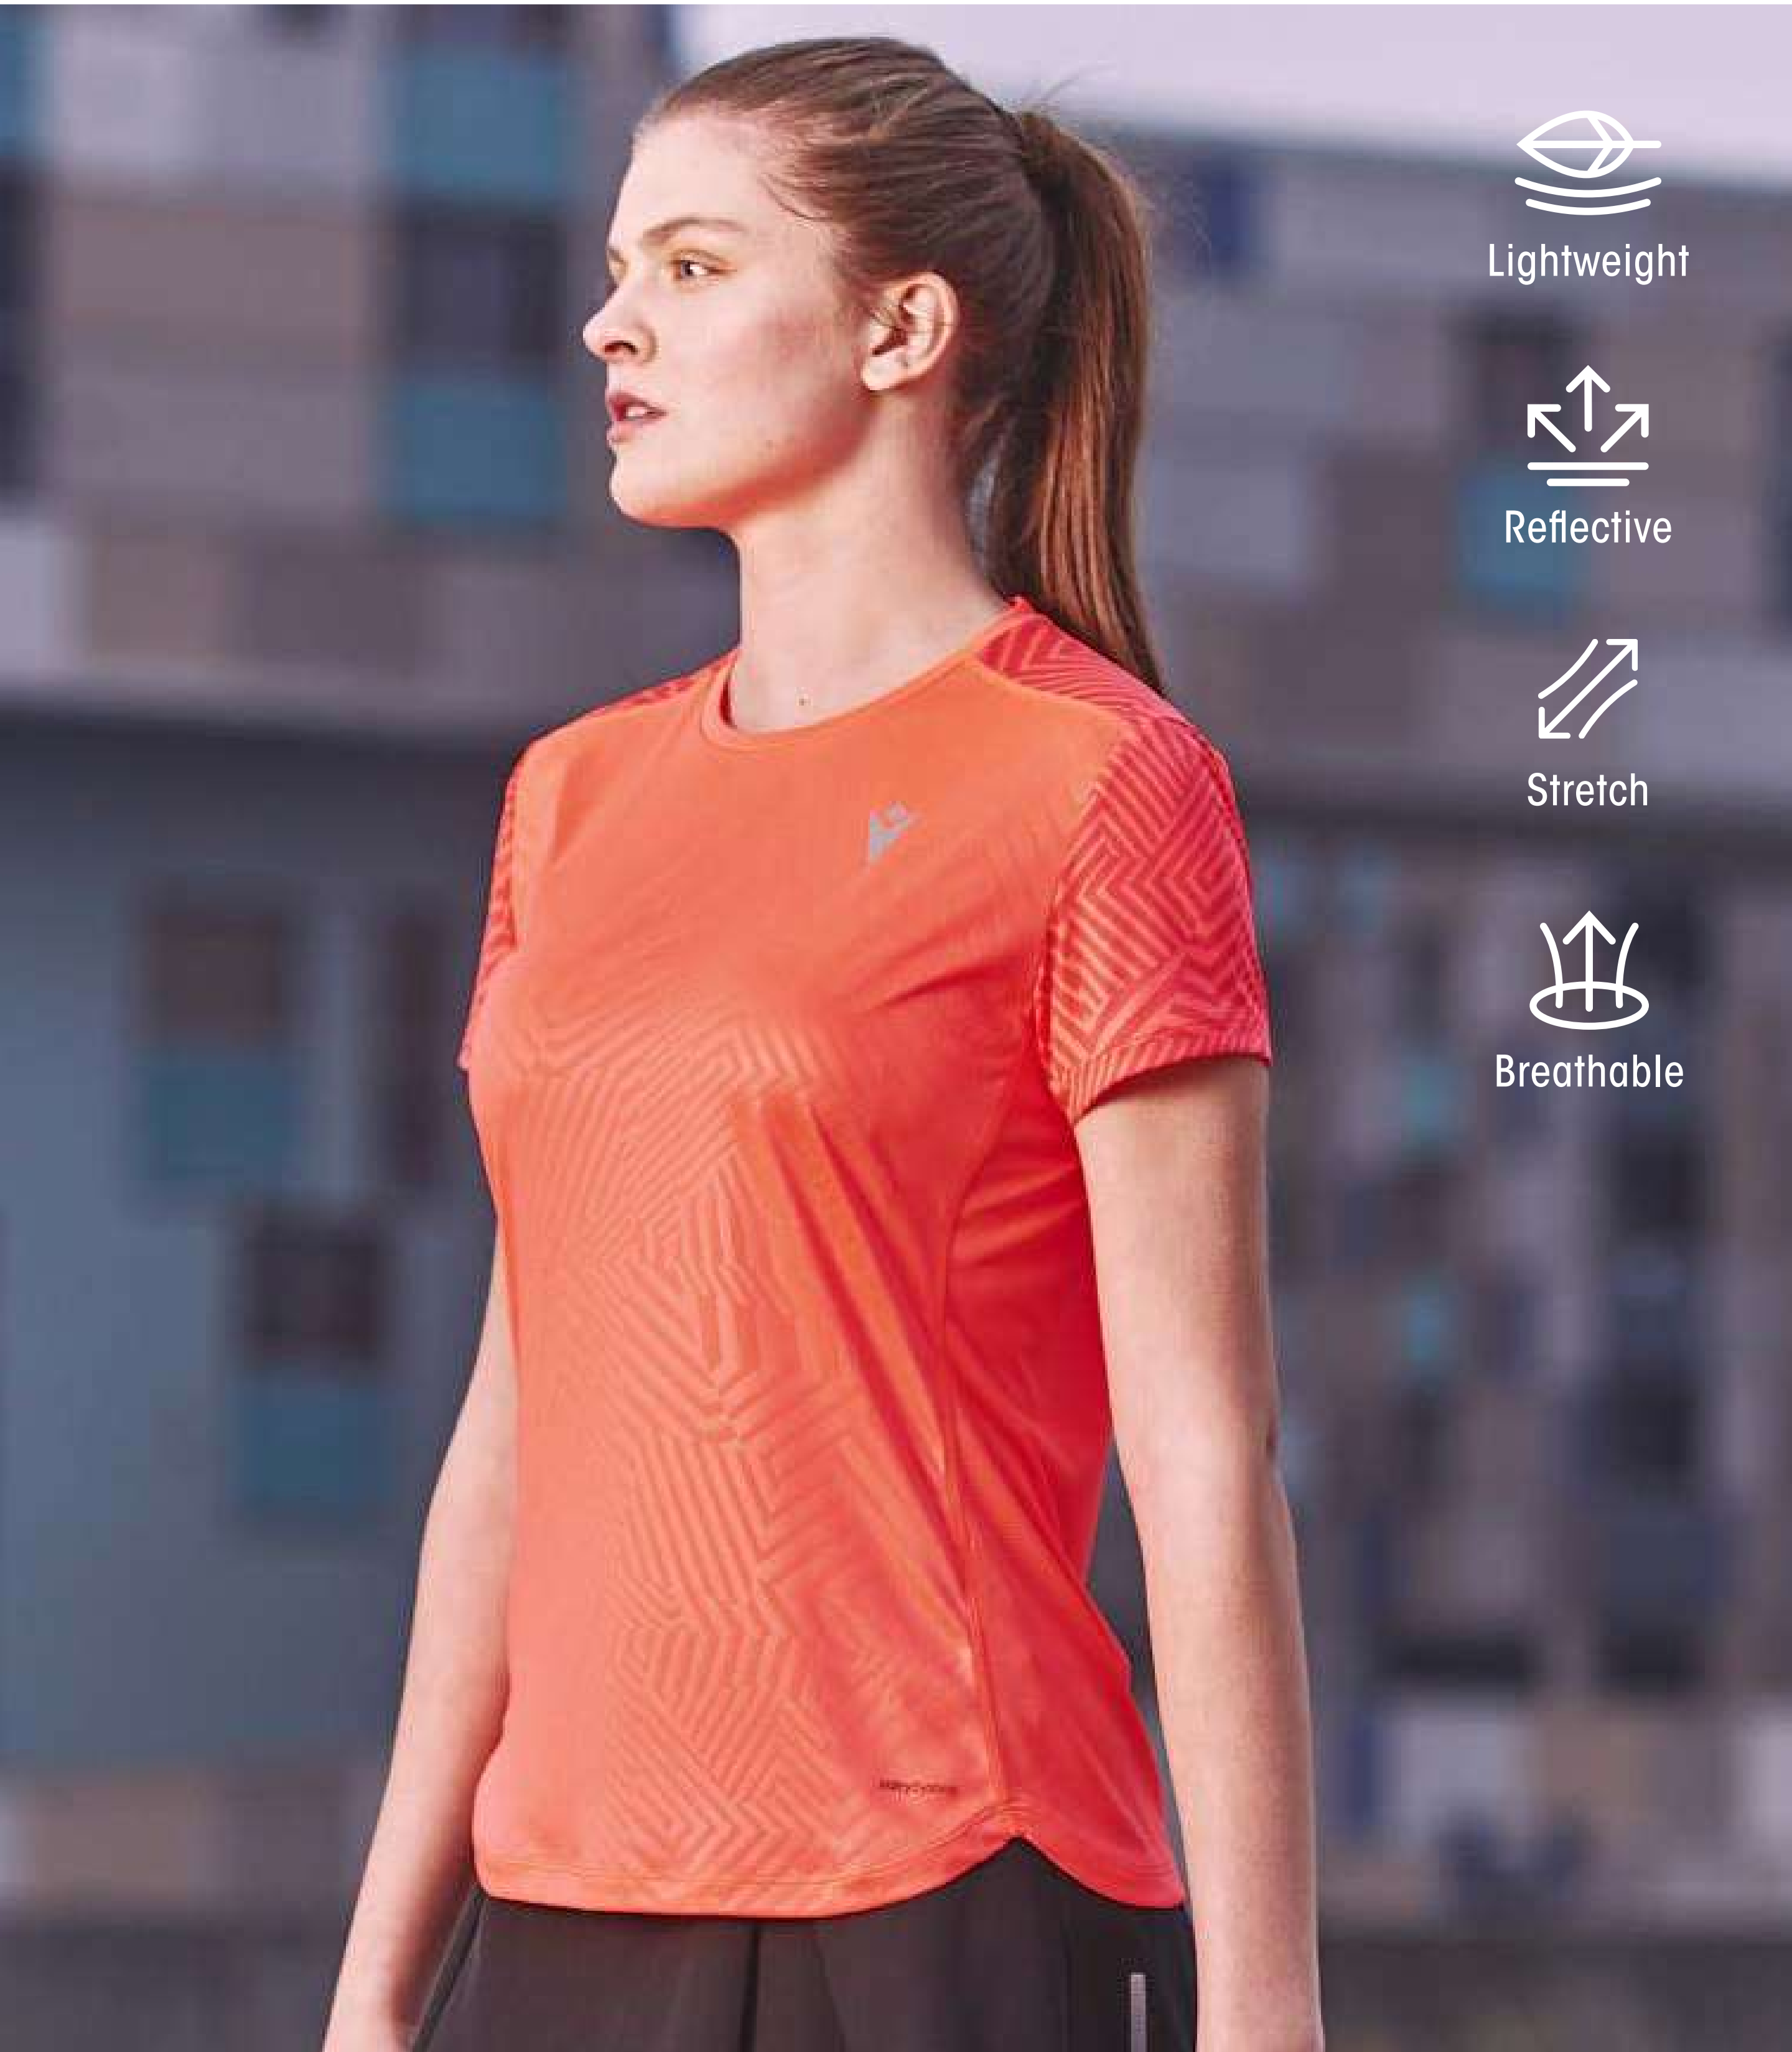

Lightweight

Reflective

Stretch

Breathable

- Breathable mesh back
- Embossed print (neon coral variant only)
- Reflective transfers
- Flatlock seams

38040031

Printed Neon Coral/
Dark Neon Coral

38040032

Printed Aqua
Marina/Melange