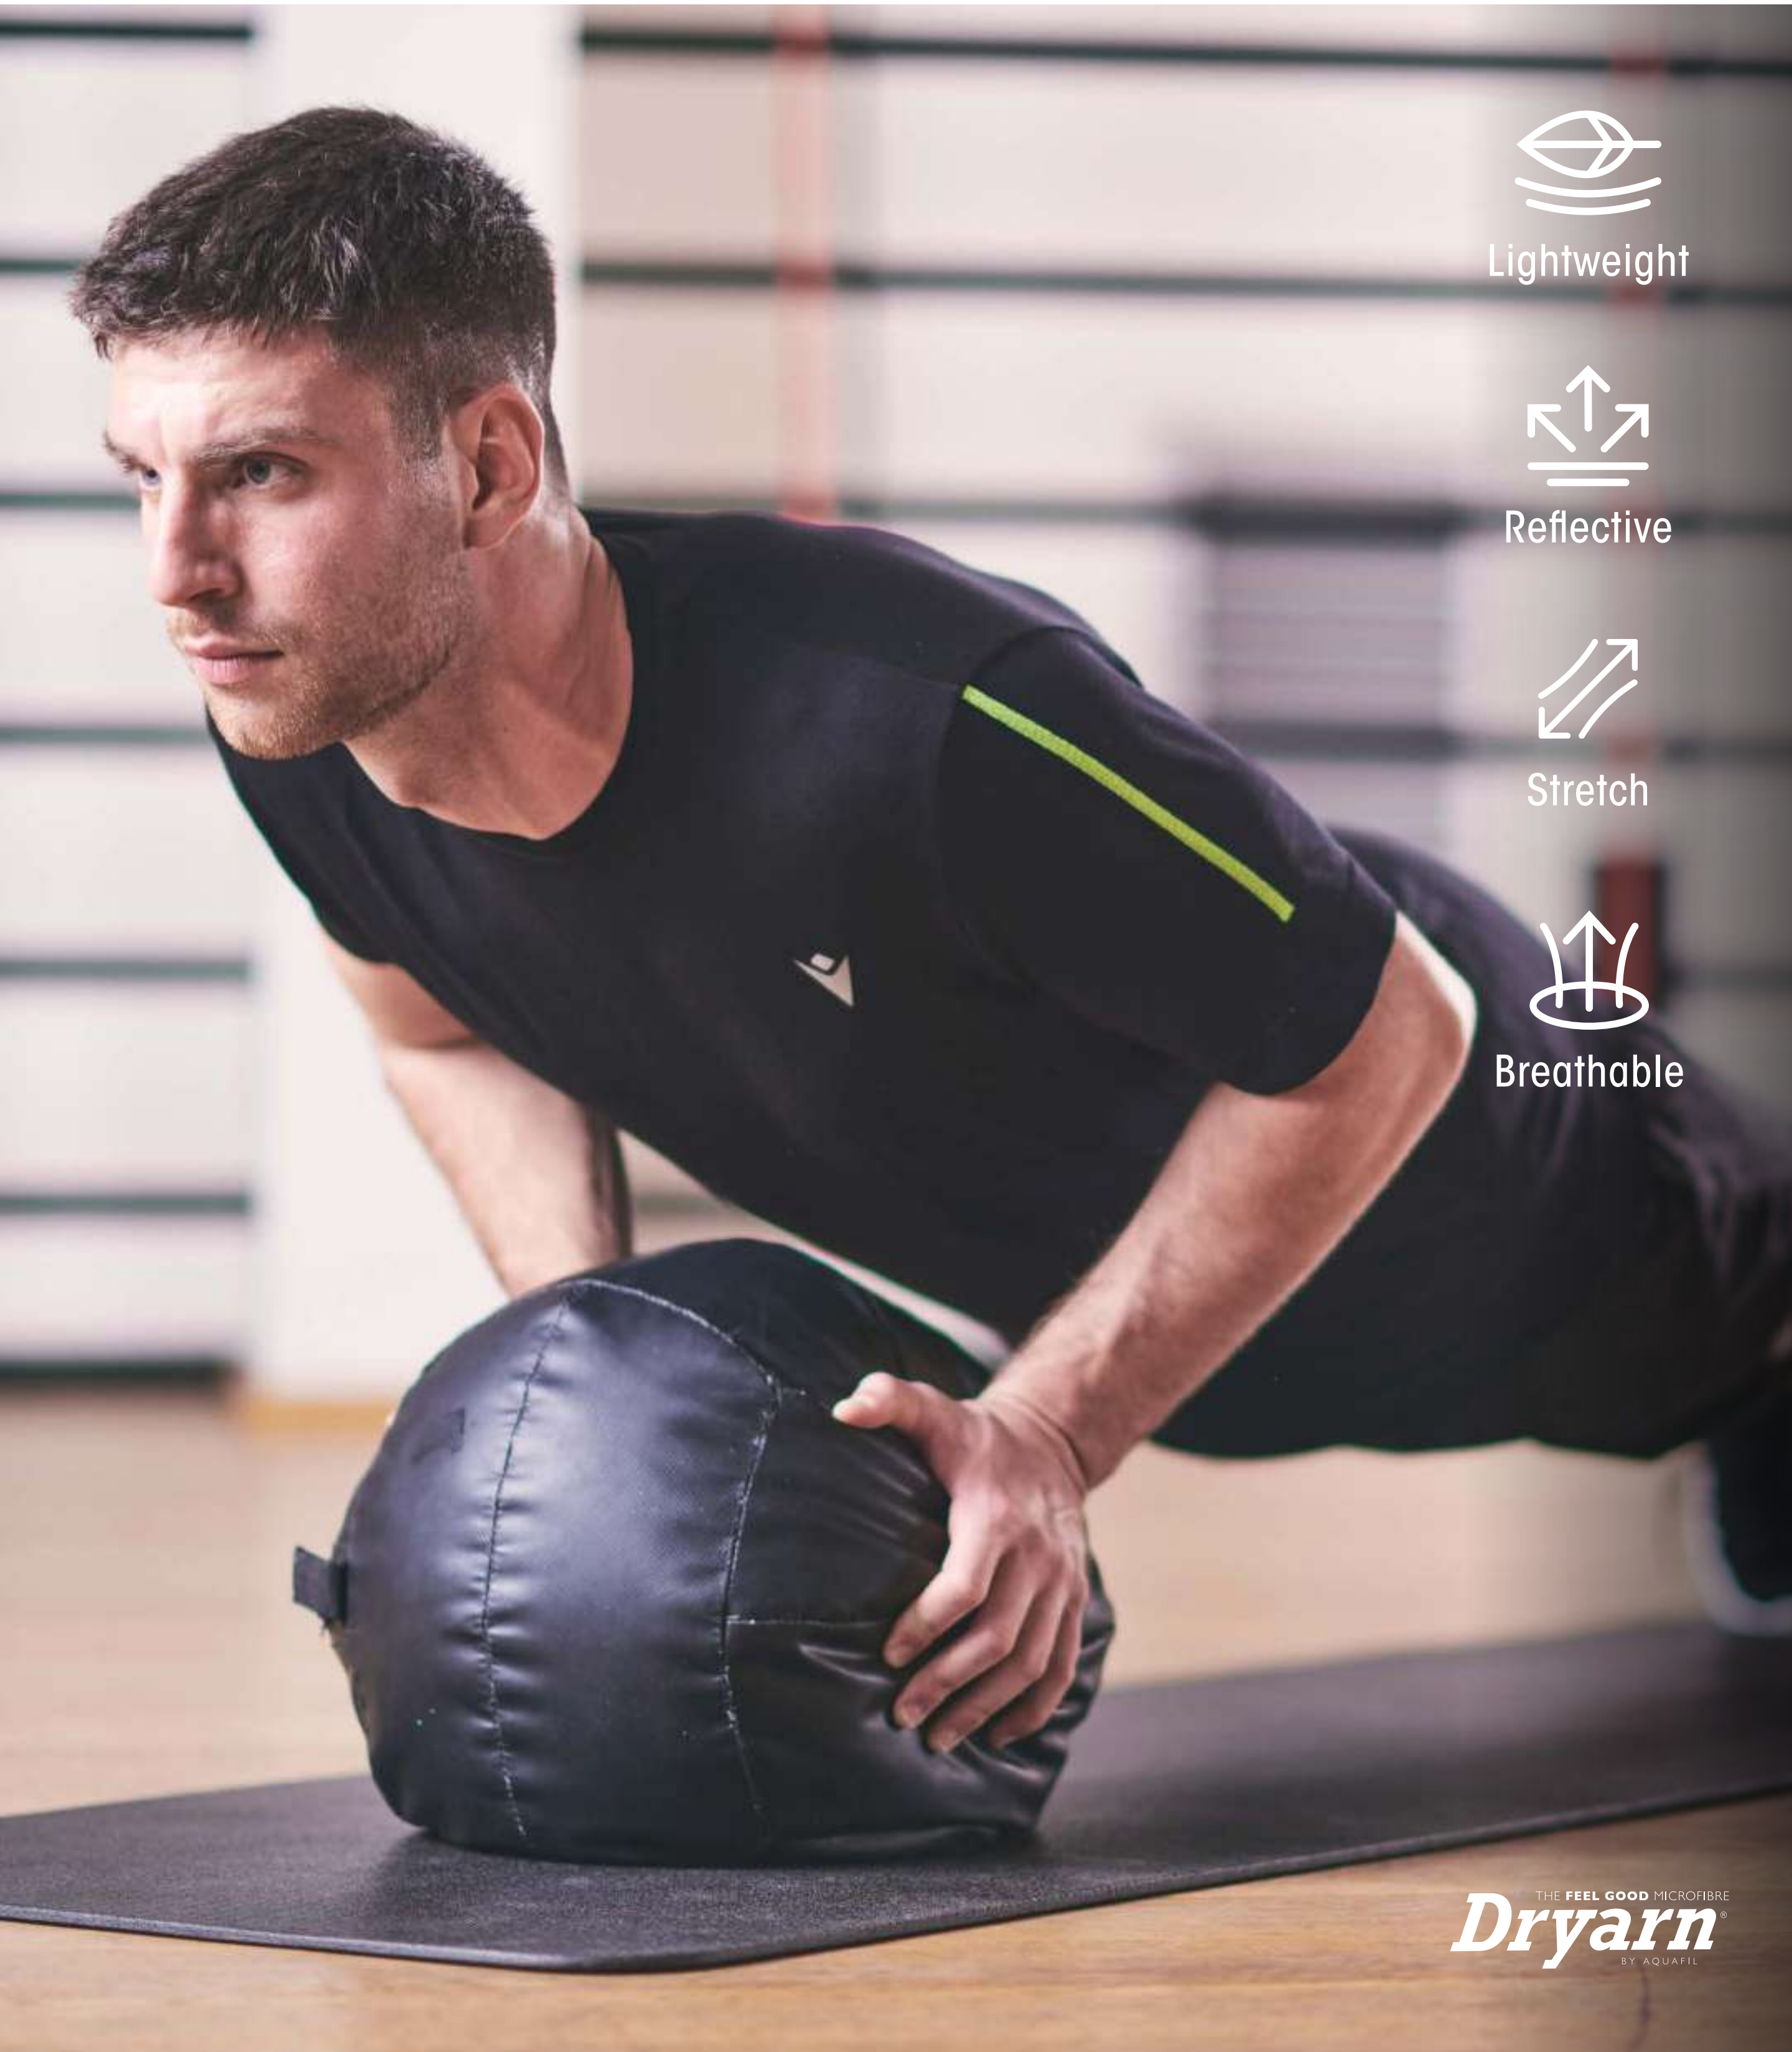

- Lightweight stretch fabric
- Embossed pattern on the front
- Underarm holes for ventilation
- Mesh back for ventilation

39000043
Deep Blue/
Neon Sky

39000044
White/
Medium Grey

39000004
Black/
Neon Sky