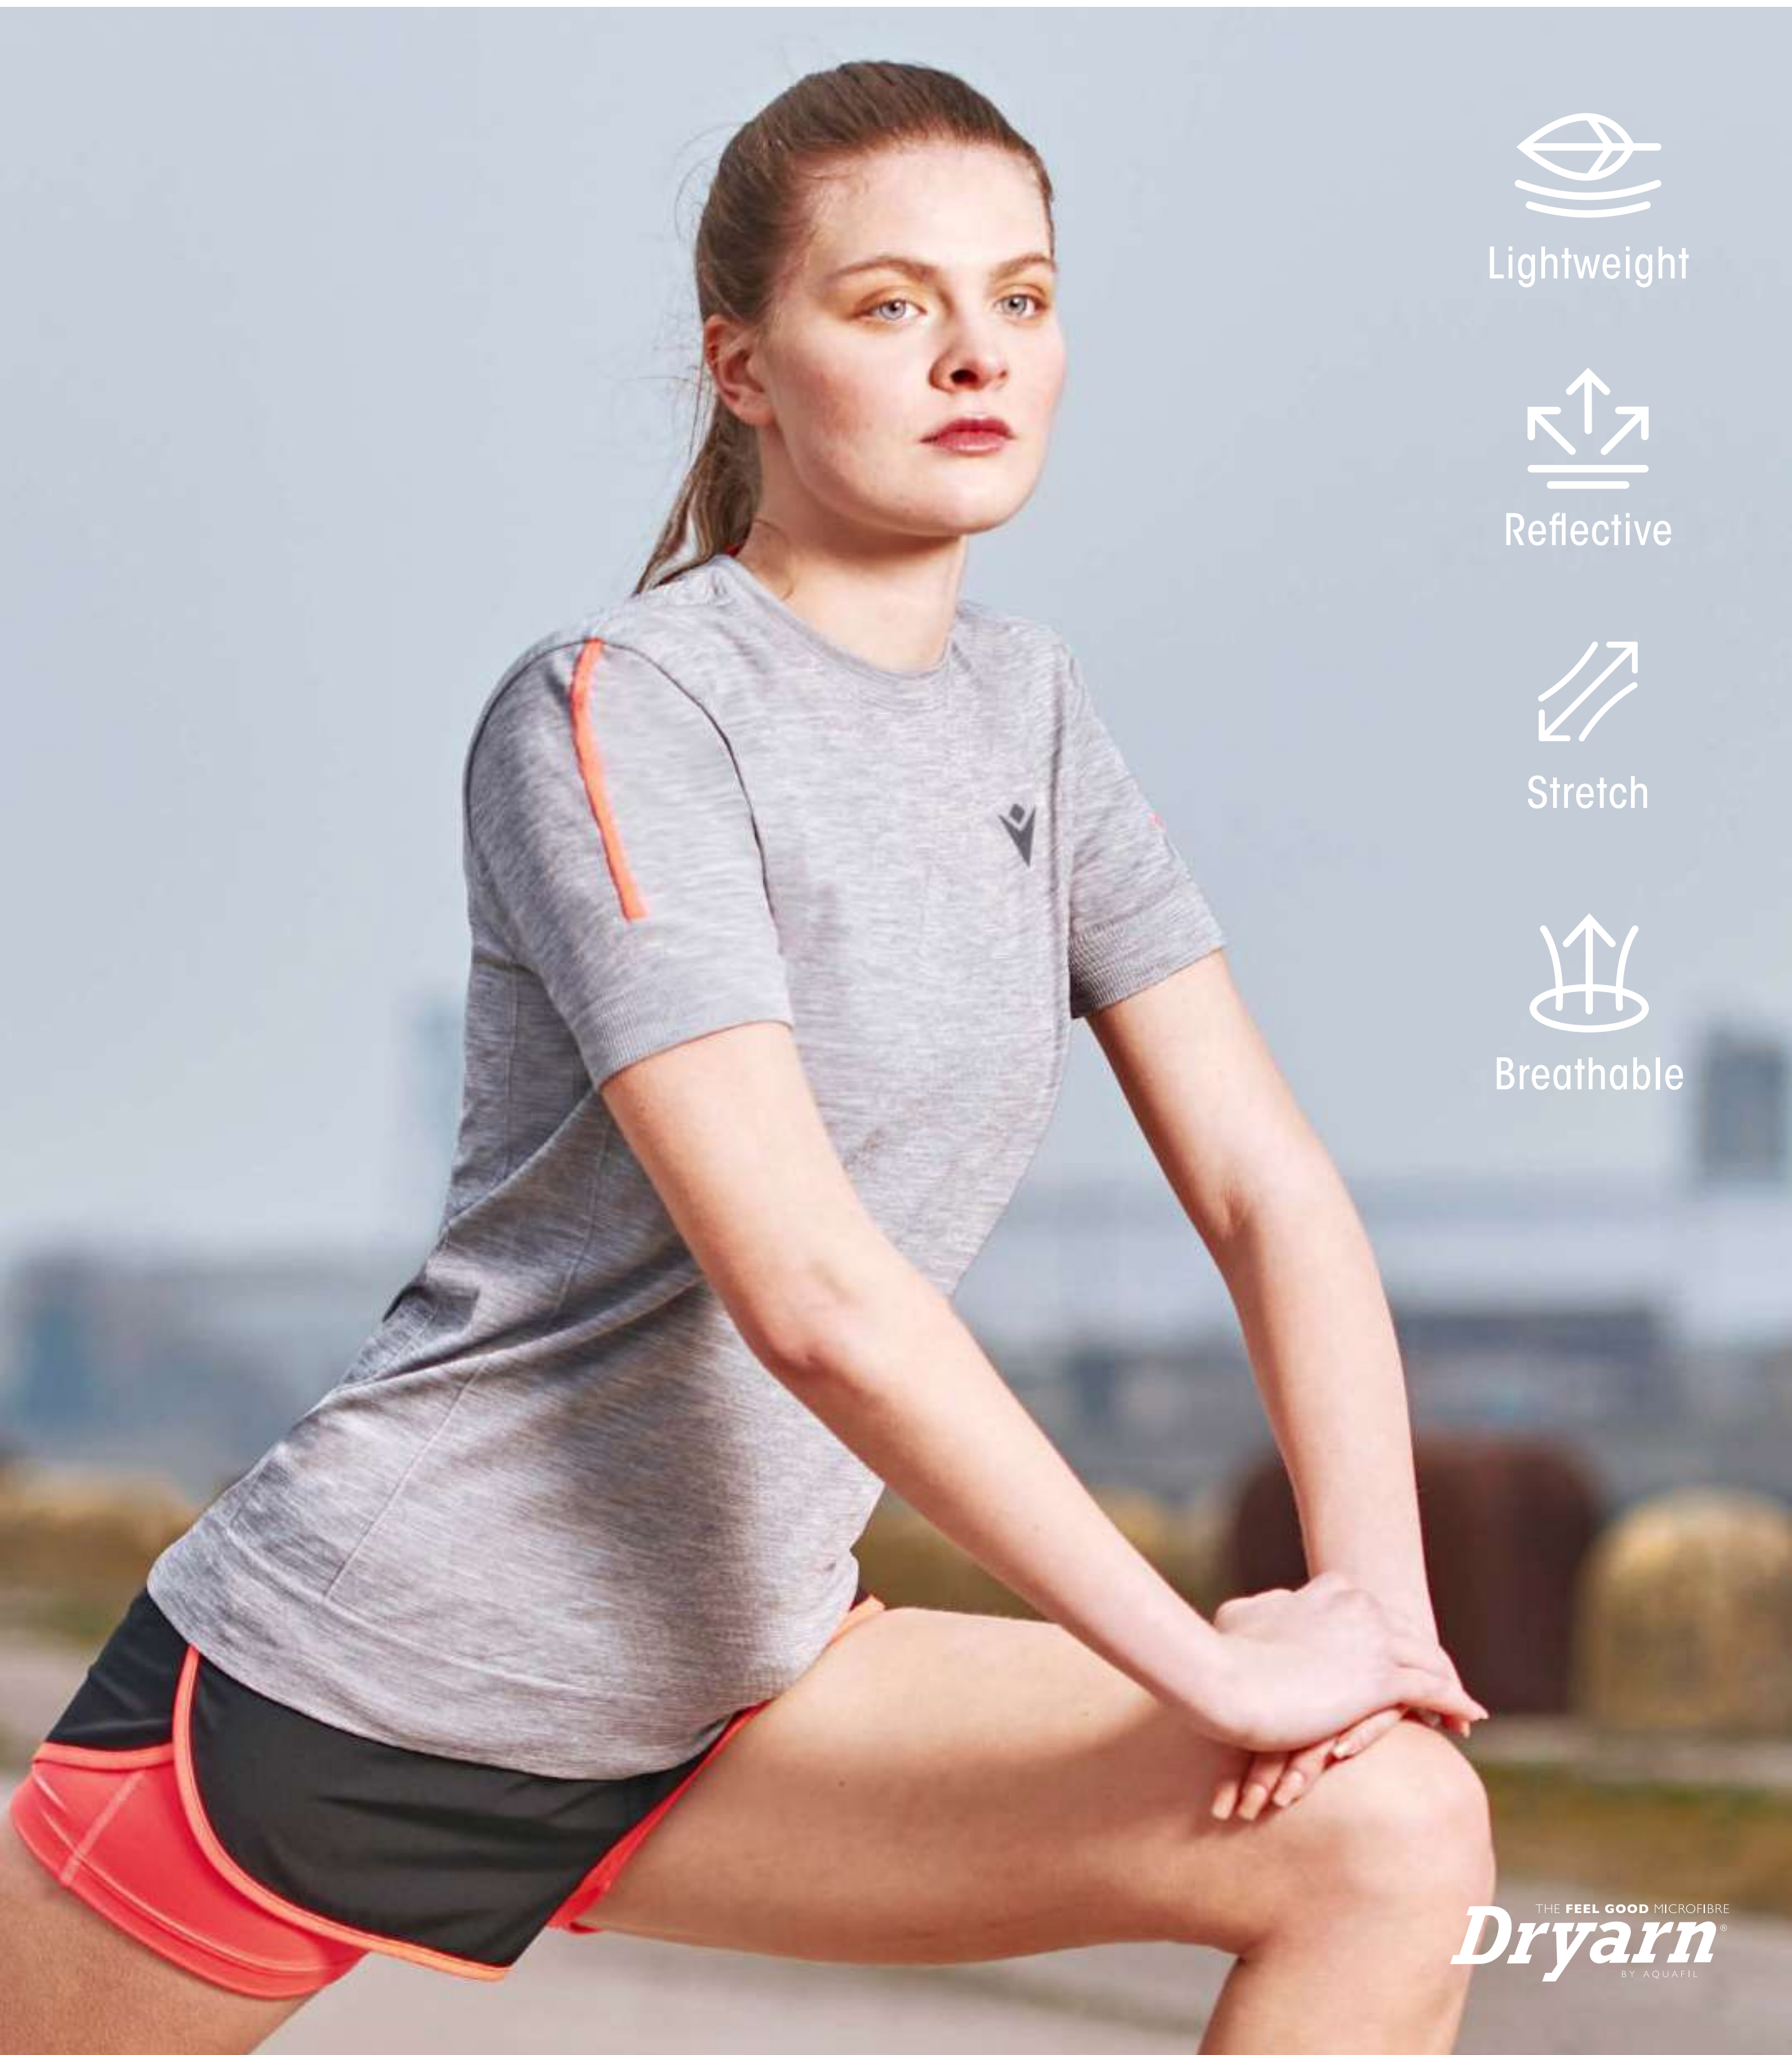

Lightweight

Reflective

Stretch

Breathable

THE FEEL GOOD MICROFIBRE
Dryarn
BY AQUAFIL

- Lightweight stretch fabric
- Embossed pattern on the front
- Mesh back for ventilation
- Underarm holes for ventilation

38040022
Grey Melange/
Neon Coral